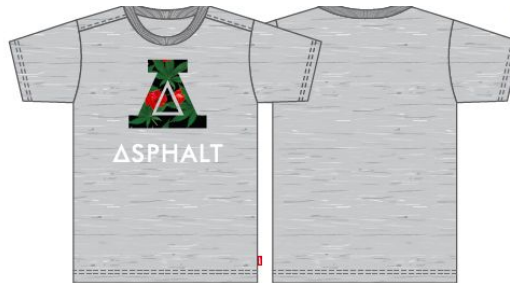

SUMMER 2015

Royal Kush, 4/1-4/30 Delivery

ROYAL KUSH ROMAN A TEE
ASU15SS035

SUMMER 2015
BLACK
S-XXL

ROYAL KUSH ROMAN A TEE
ASU15SS035

SUMMER 2015
HEATHER GREY
S-XXL

Royal Kush Reflective Roman A
ASU15SS039

SUMMER 2015
WHITE
S-XXL