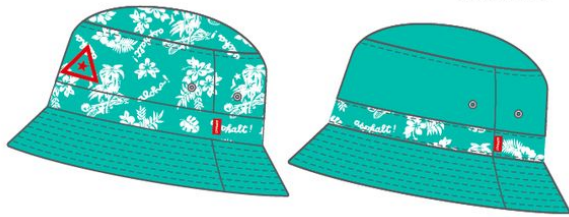

SUMMER 2015
SEALIFE
S-XXL

FLOW MOTION FLEECE SHORT
ASU15KB008

SUMMER 2015
BLACK
S-XXL

FLOW MOTION BOARDSHORT
ASU15WB006

SUMMER 2015
BLACK
S-XXL

ALOHA BLOCKED BUCKET
ASU15HW022

SUMMER 2015
SEALIFE
OS

ALOHA BUCKET
ASU15HW018

SUMMER 2015
BLACK
OS

ALOHA SNAPBACK
ASU15HW020

SUMMER 2015
BLACK
OS

ALOHA SOCKS
ASU15AC010

SUMMER 2015
SEALIFE
OS

Tribez, 4/15-4/30 Delivery

TRIBEZ ROMAN A STRIPE TEE
ASU15SS036

SUMMER 2015
BLACK
S-XXL