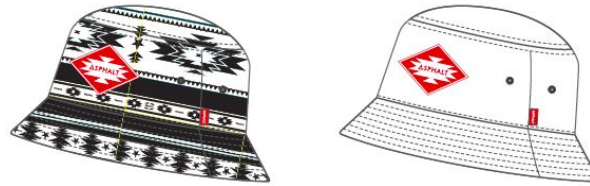

TRIBEZ BUCKET
ASU15HW008

SUMMER 2015
WHITE
OS