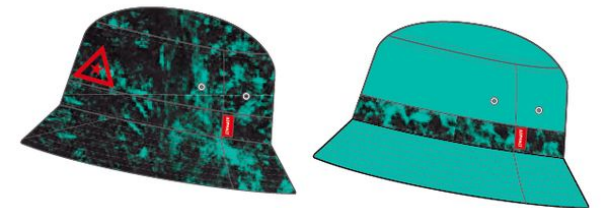

SUMMER 2015
BLACK
OS

BLAST SOCKS
ASU15AC001

SUMMER 2015
BLACK
OS

Team Up, 4/15-4/30 Delivery

TEAM UP FOOTBALL TEE
ASU15KT055

SUMMER 2015
SEALIFE
S-XXL

PSYCHO TEE
ASU15SS025

SUMMER 2015
SEALIFE
S-XXL

TEAM UP RAGLAN
ASU15KT054

SUMMER 2015
WHITE
S-XXL

AWOL REVERSE PRINT TANK
ASU15KT053

SUMMER 2015
SEALIFE
S-XXL

TEAM UP FLEECE SHORT
ASU15KB014

SUMMER 2015
SEALIFE
S-XXL

TEAM UP BUCKET
ASU15HW009

SUMMER 2015
SEALIFE
OS